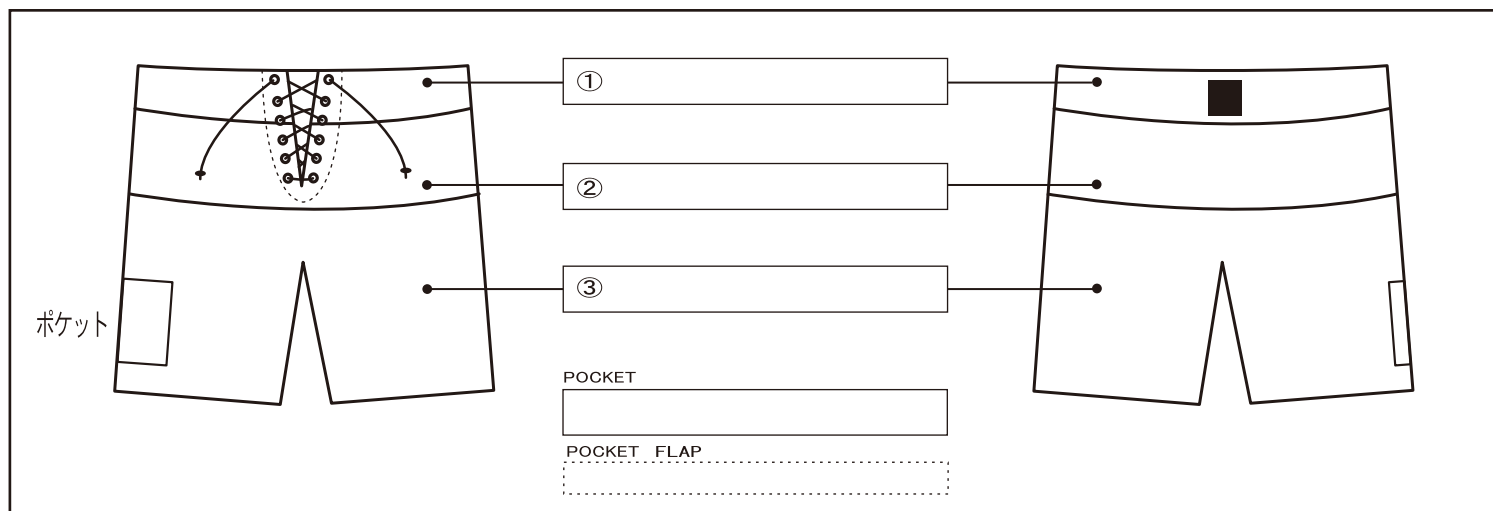

体重: \_\_\_\_\_

**Ka Lipoa 60' Classic Triple Line**

Men's ¥15,500 (Basic Model Price)

LINNING \_\_\_\_\_

Ka Lipoa 60' Classic Triple Line  
 フロント12ホールのクラシックタイプ。  
 股上は浅めで腰穿きの全体的に細身のシルエット

cotton/polyester  mesh

MEN'S 60'S CLASSIC									
	1inch≒2.54cm								
SIZE (inch)	28	29	30	31	32	33	34	35	36
SIZE (cm)	72	74.5	77	79.5	82	84.5	87	89.5	92

POCKET \_\_\_\_\_

'Home-Base' shape

Square shape

POCKET OPTION \_\_\_\_\_